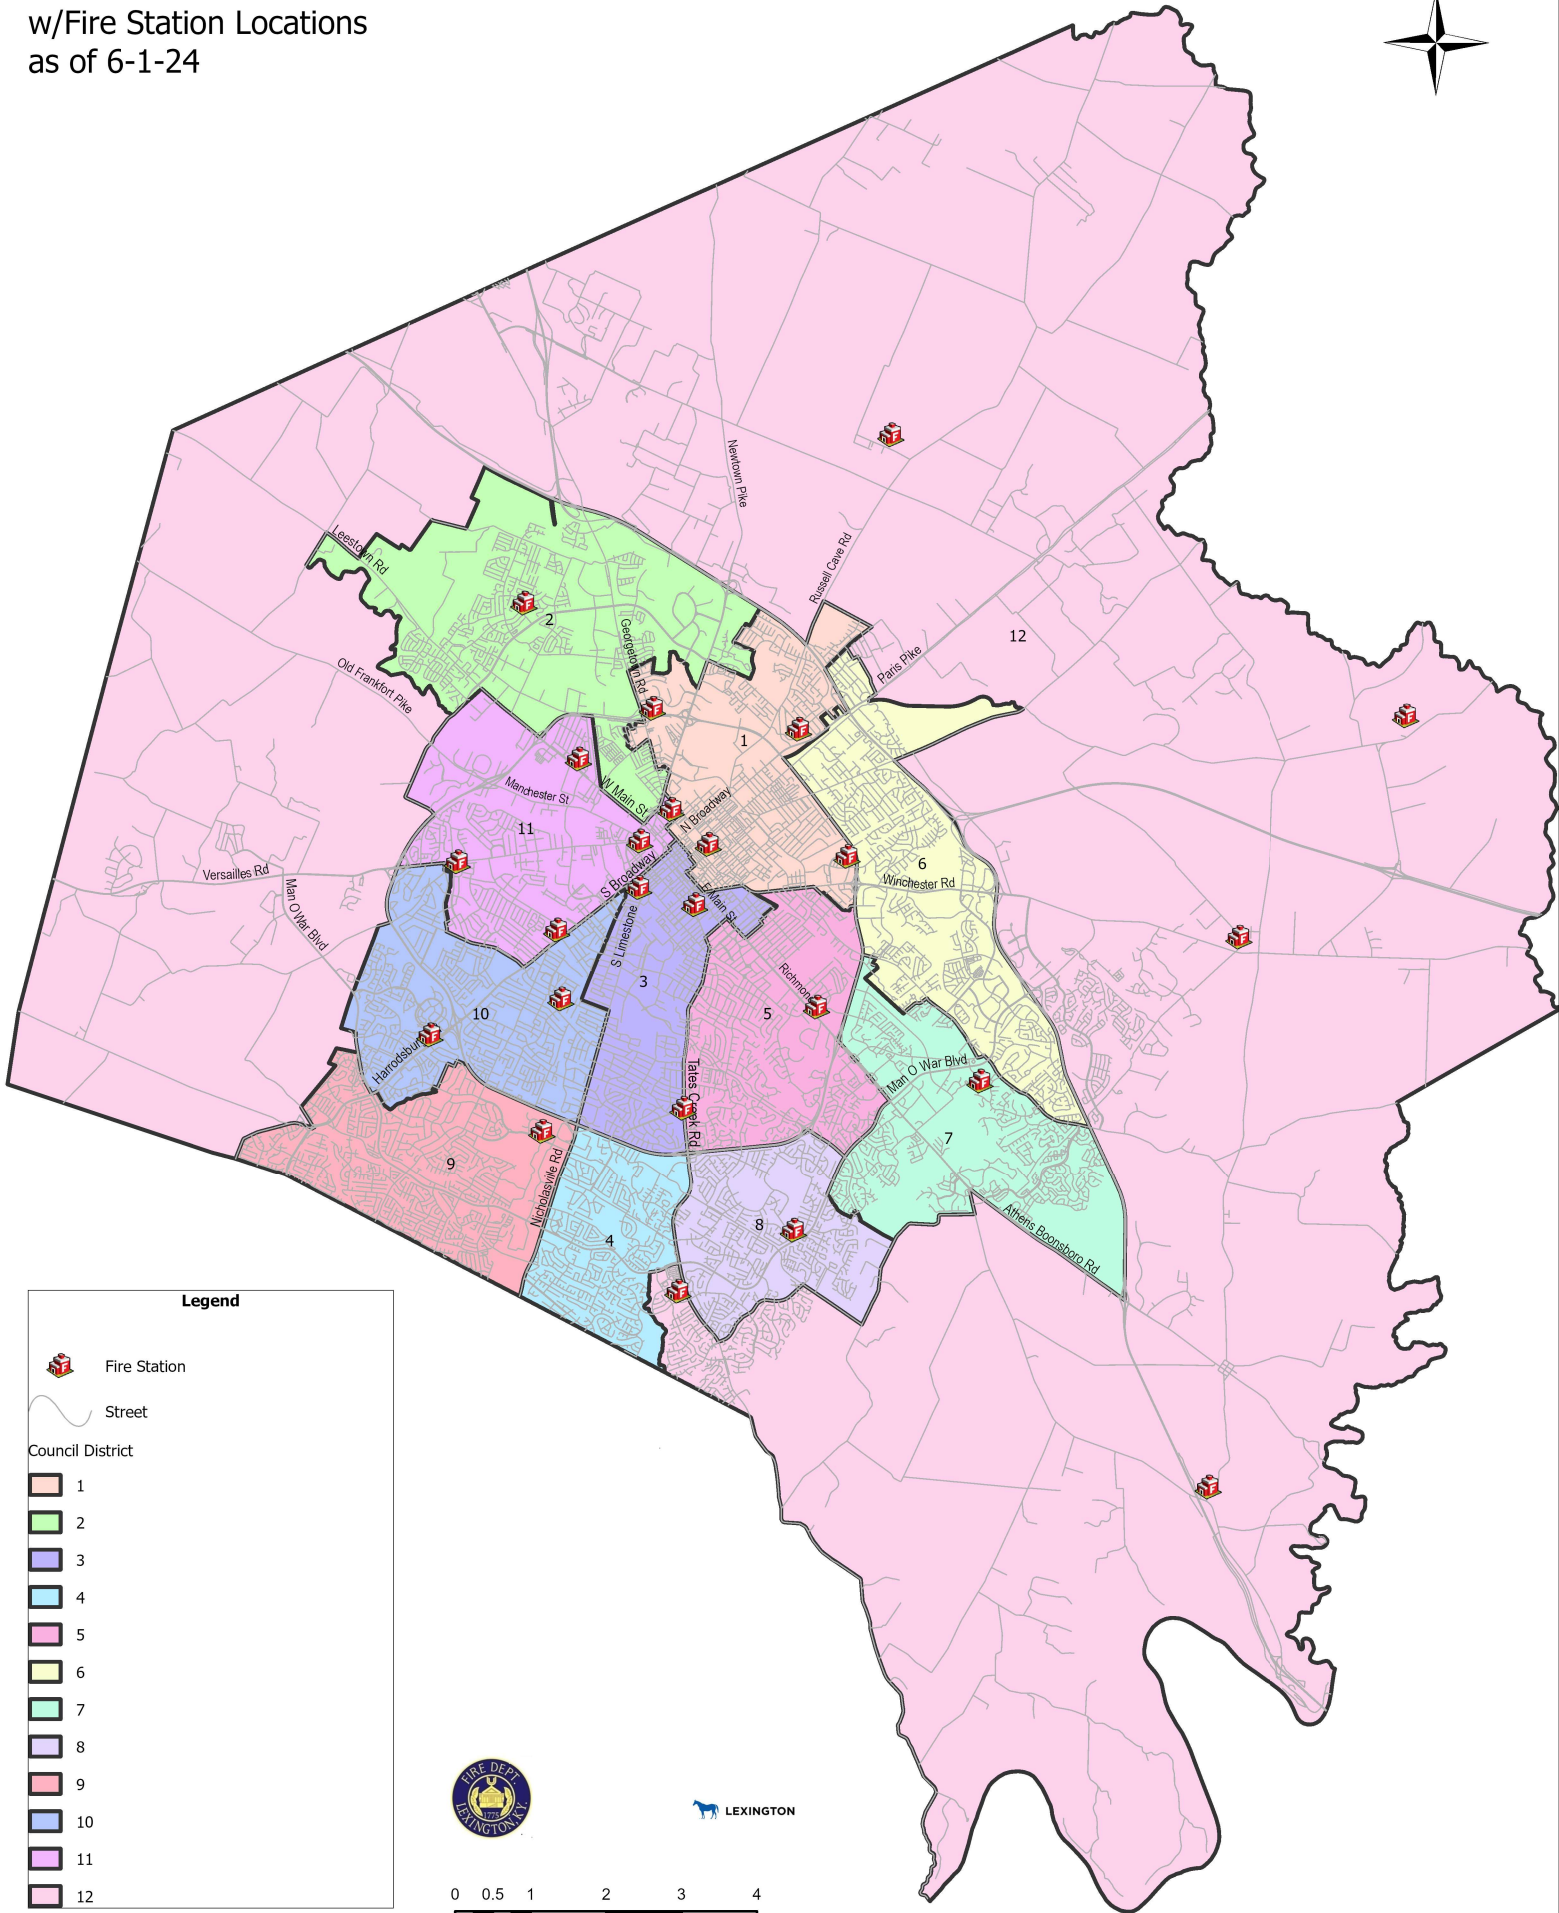

Council Districts  
w/Fire Station Locations  
as of 6-1-24

**Legend**

 Fire Station

 Street

Council District

-  1
-  2
-  3
-  4
-  5
-  6
-  7
-  8
-  9
-  10
-  11
-  12

 LEXINGTON